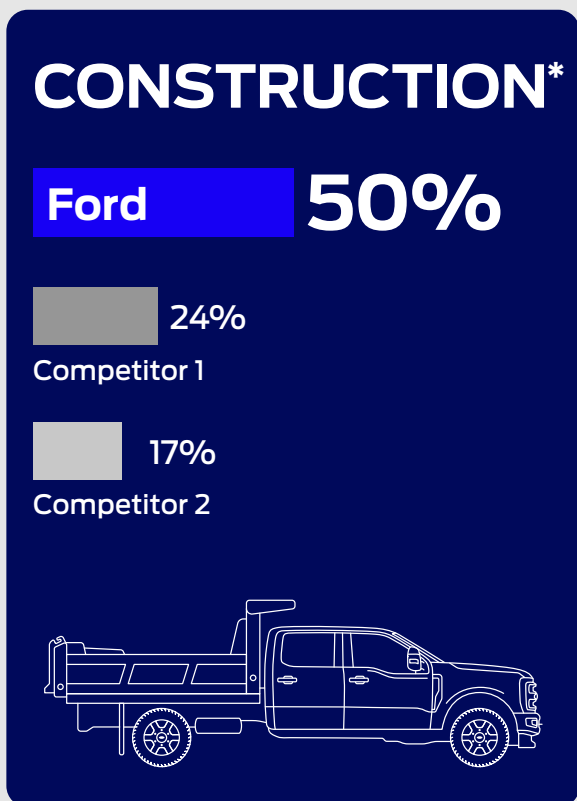

We Own Work

More of the top industries that rely on heavy-duty trucks to get the job done choose Ford Super Duty® over any other competitor.*

*Based on S&P Global Mobility 2017- 2021, 5 year average, US TIPNet Registrations for pickups, chassis cabs and straight trucks over 8500 GVW, excluding registrations to individual.