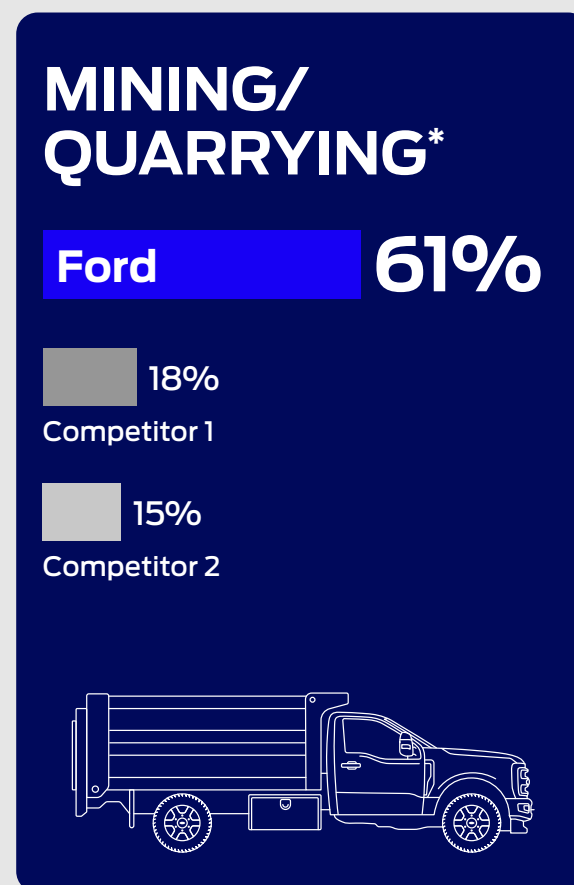

We Own Work

More of the top industries that rely on heavy-duty trucks to get the job done choose Ford Super Duty® over any other competitor.*

*Based on S&P Global Mobility 2017- 2021, 5 year average, US TIPNet Registrations for pickups, chassis cabs and straight trucks over 8500 GVW, excluding registrations to individual.