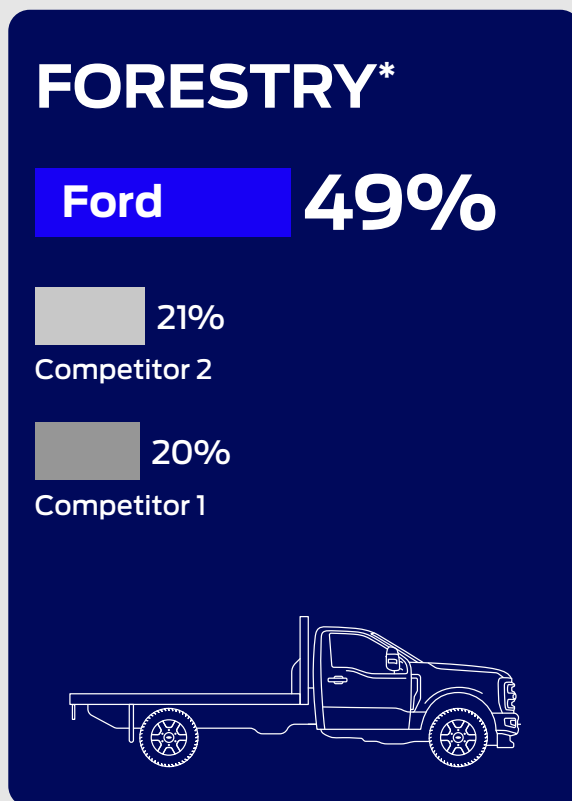

We Own Work

More of the top industries that rely on heavy-duty trucks to get the job done choose Ford Super Duty® over any other competitor.*

*Based on S&P Global Mobility 2017- 2021, 5 year average, US TIPNet Registrations for pickups, chassis cabs and straight trucks over 8500 GVW, excluding registrations to individual.