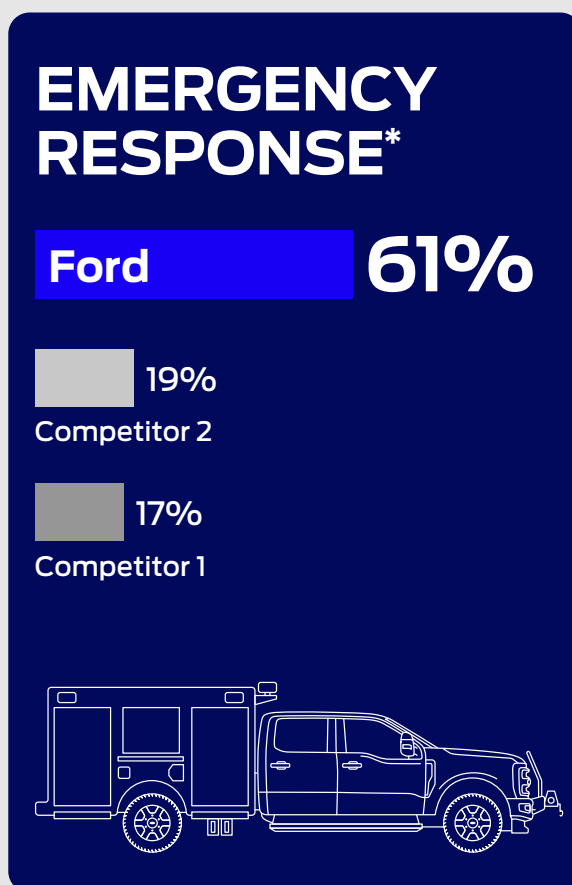

We Own Work

More of the top industries that rely on heavy-duty trucks to get the job done choose Ford Super Duty® over any other competitor.*

*Based on S&P Global Mobility 2017- 2021, 5 year average, US TIPNet Registrations for pickups, chassis cabs and straight trucks over 8500 GVW, excluding registrations to individual.