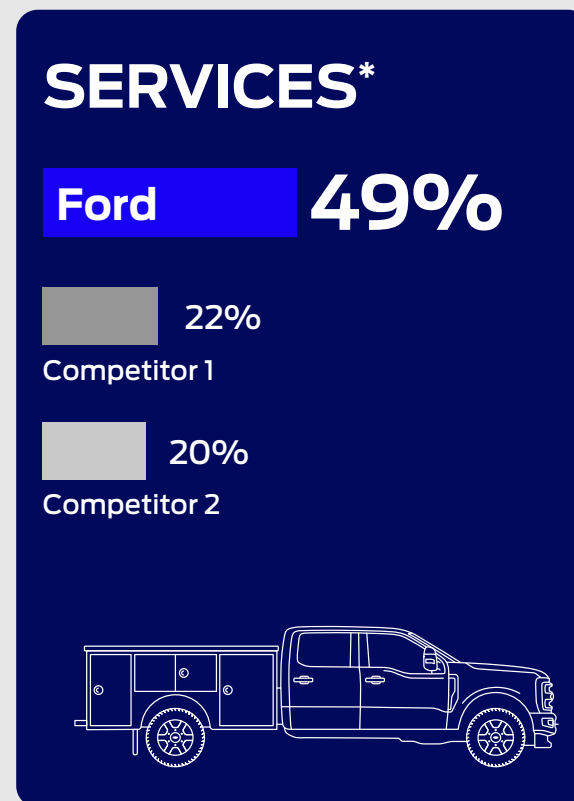

We Own Work

More of the top industries that rely on heavy-duty trucks to get the job done choose Ford Super Duty® over any other competitor.*

*Based on S&P Global Mobility 2017- 2021, 5 year average, US TIPNet Registrations for pickups, chassis cabs and straight trucks over 8500 GVW, excluding registrations to individual.