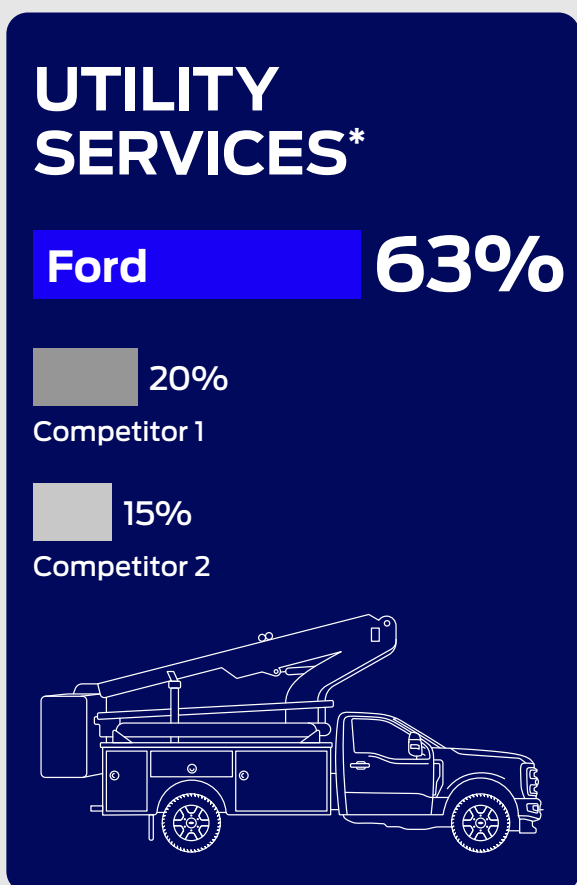

We Own Work

More of the top industries that rely on heavy-duty trucks to get the job done choose Ford Super Duty® over any other competitor.*

*Based on S&P Global Mobility 2017- 2021, 5 year average, US TIPNet Registrations for pickups, chassis cabs and straight trucks over 8500 GVW, excluding registrations to individual.